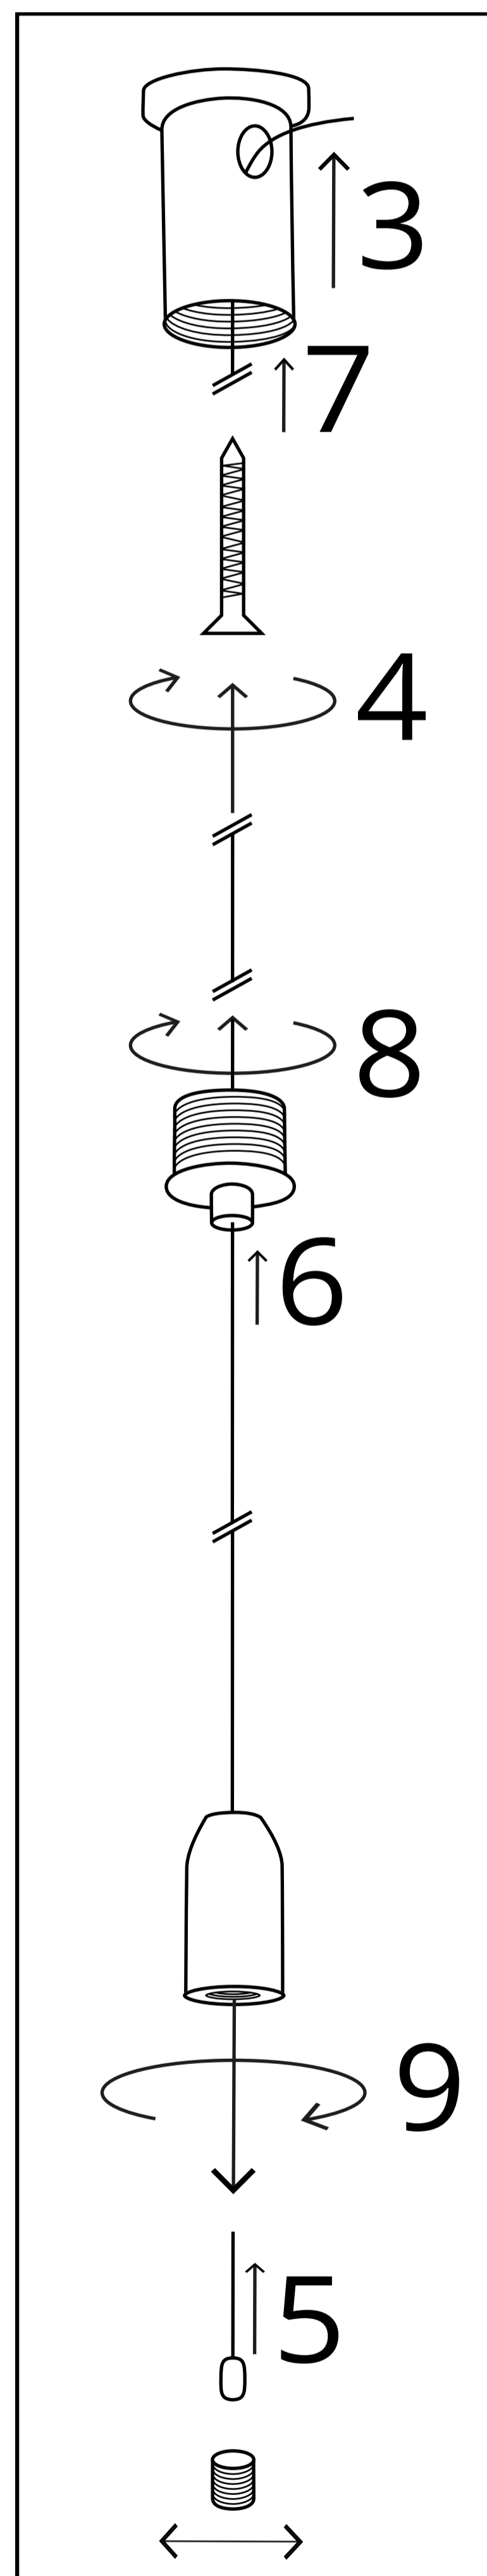

LUXE

LIGHT COLOR CHANGE SWIFT