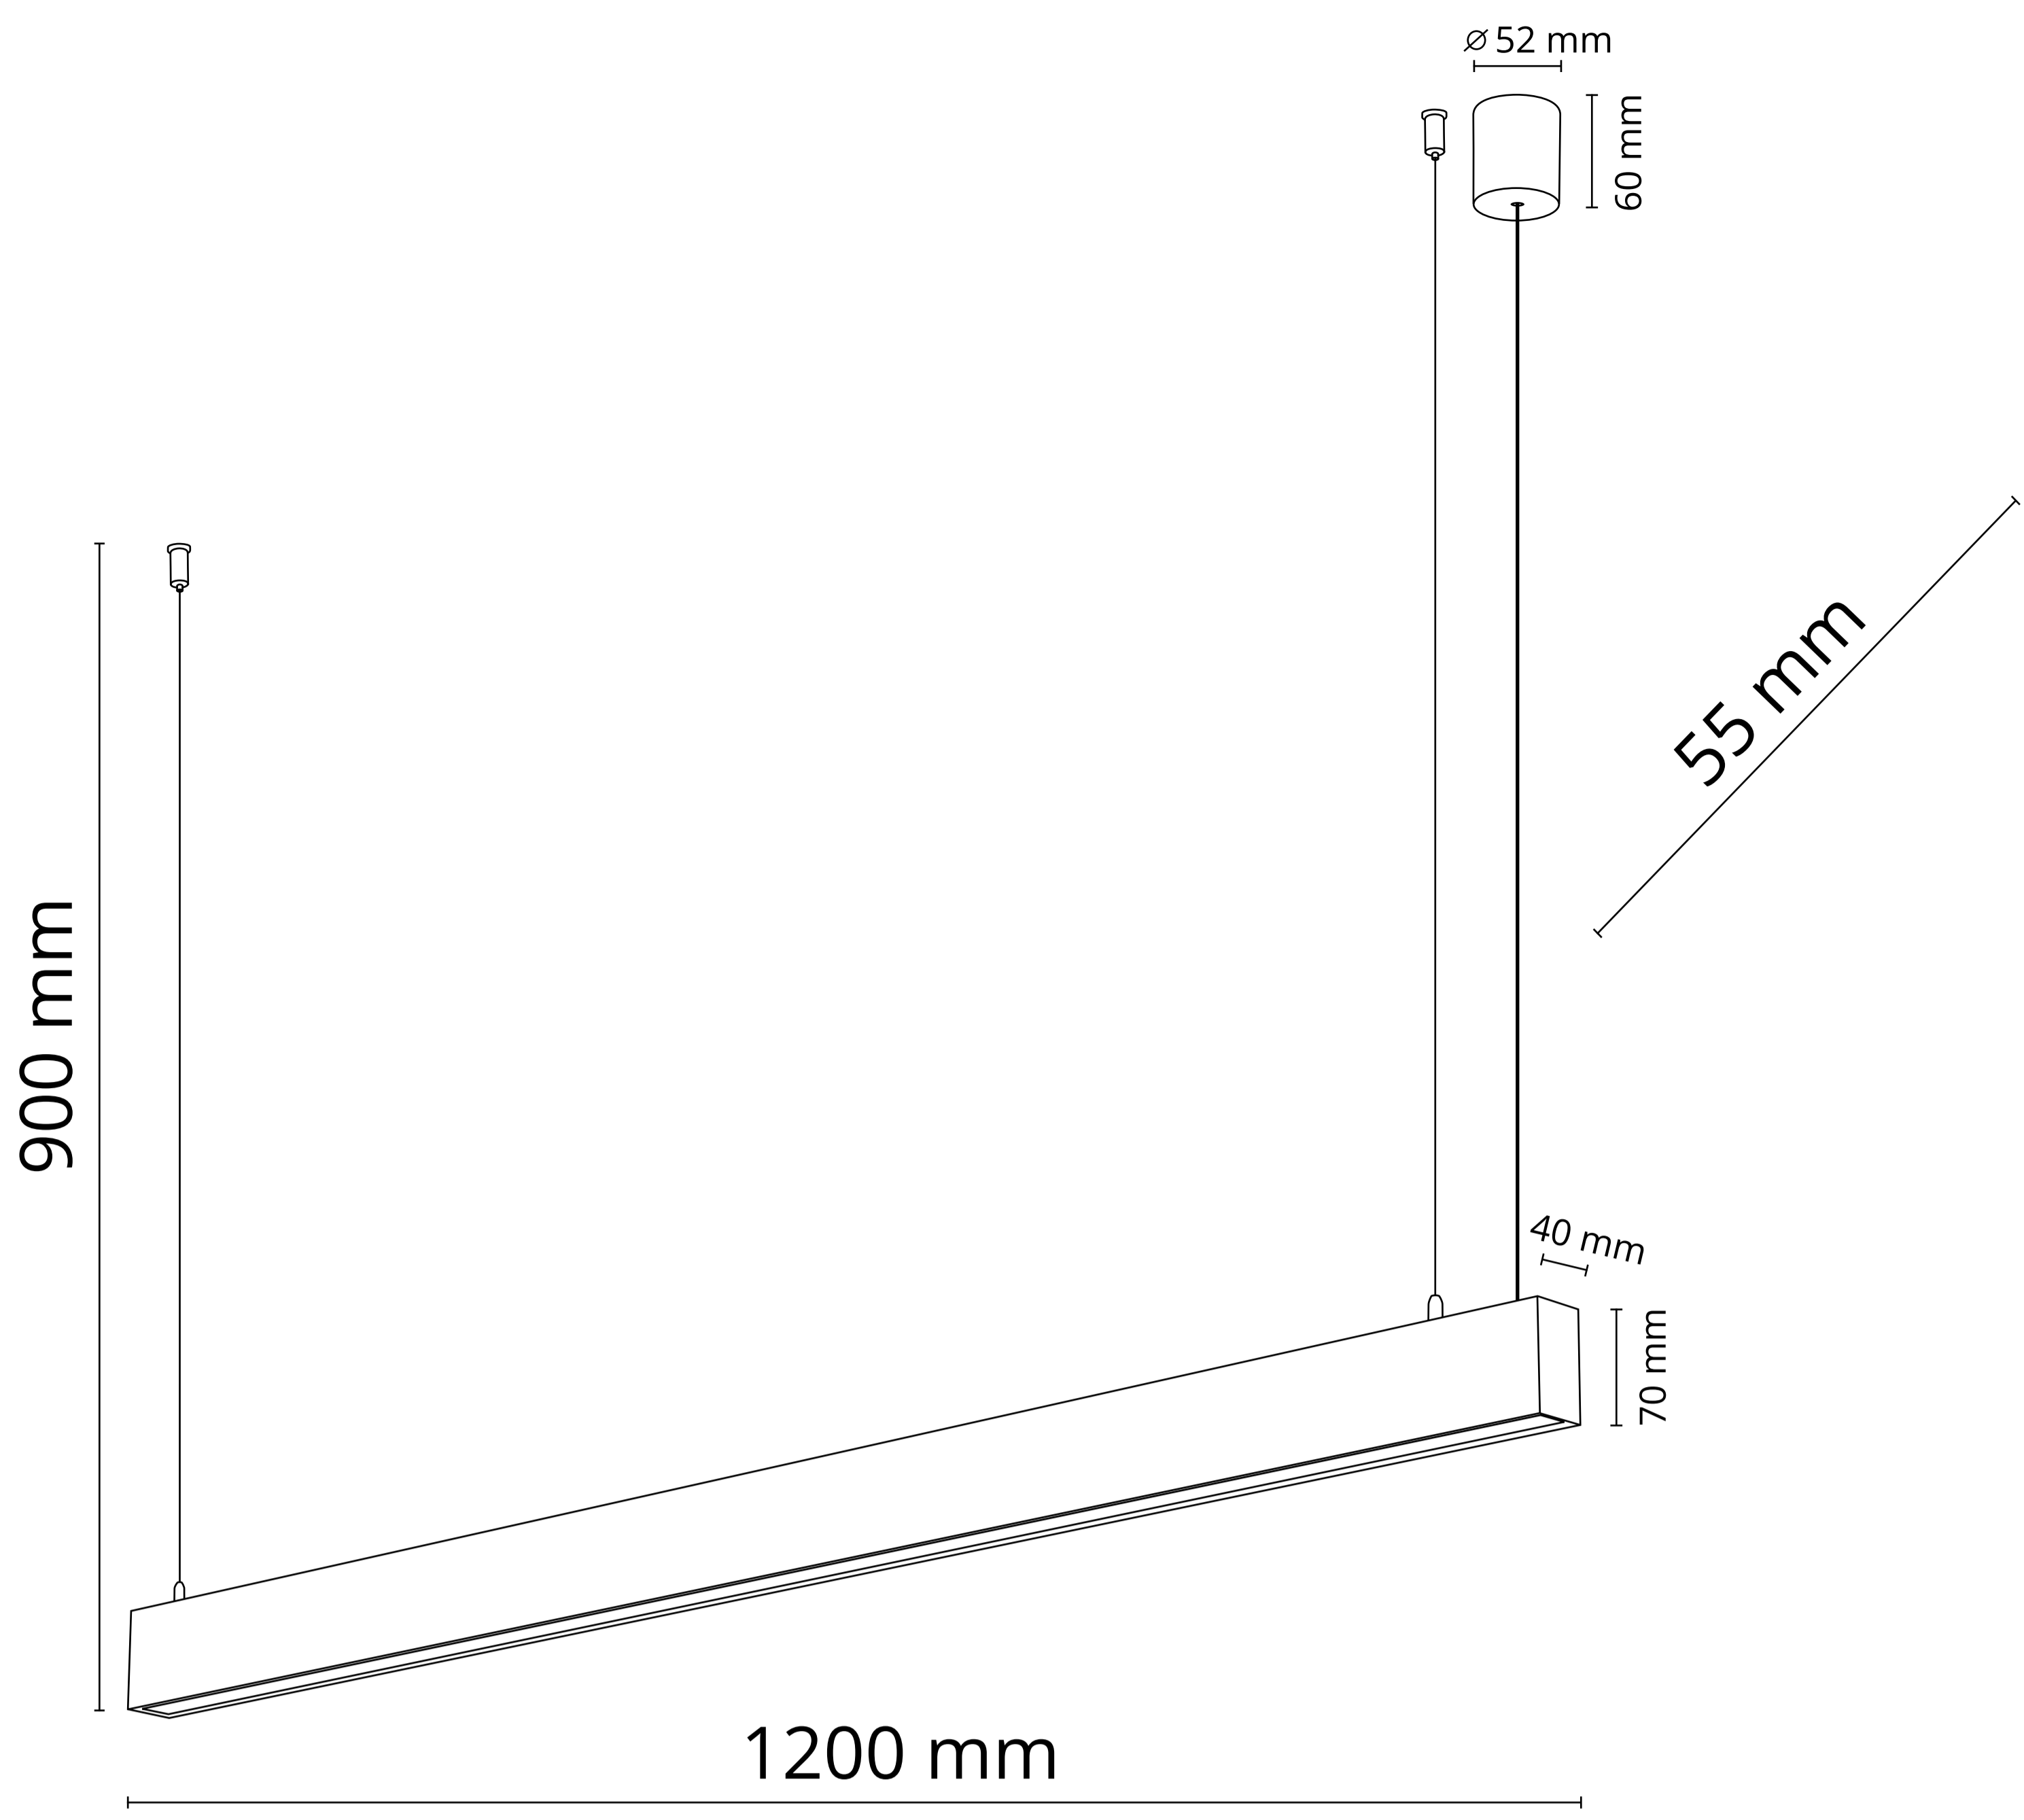

LUXE

LIGHT COLOR CHANGE SWIFT