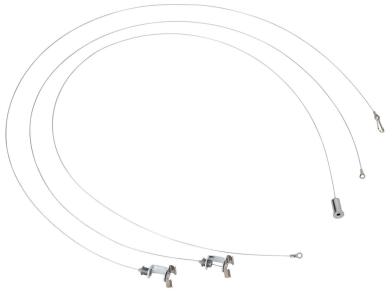

**TK LIGHTING®**

---

## **18318 ZESTAW DO PODWIESZENIA HONEY COMB**

---

### **Additional informations:**

**Lamp dimensions:** 0 x 2460 x 0 mm

---

[www.tk-lighting.com](http://www.tk-lighting.com)